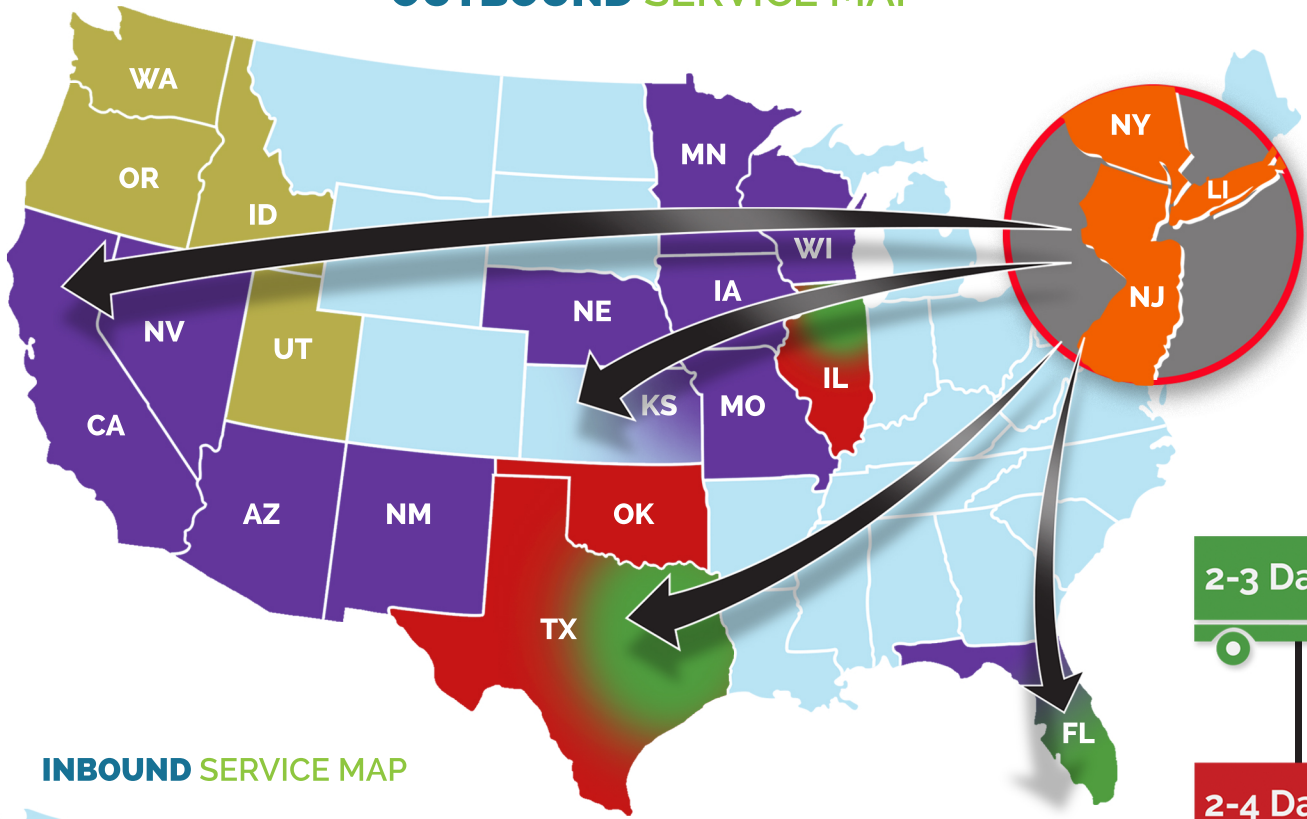

## OUTBOUND SERVICE MAP

## INBOUND SERVICE MAP

On Track Freight Systems is in Proud Partnership With:

\*Pick-Up Service Limited to Florida Zip Codes 330-334 & 340 (Miami Area)