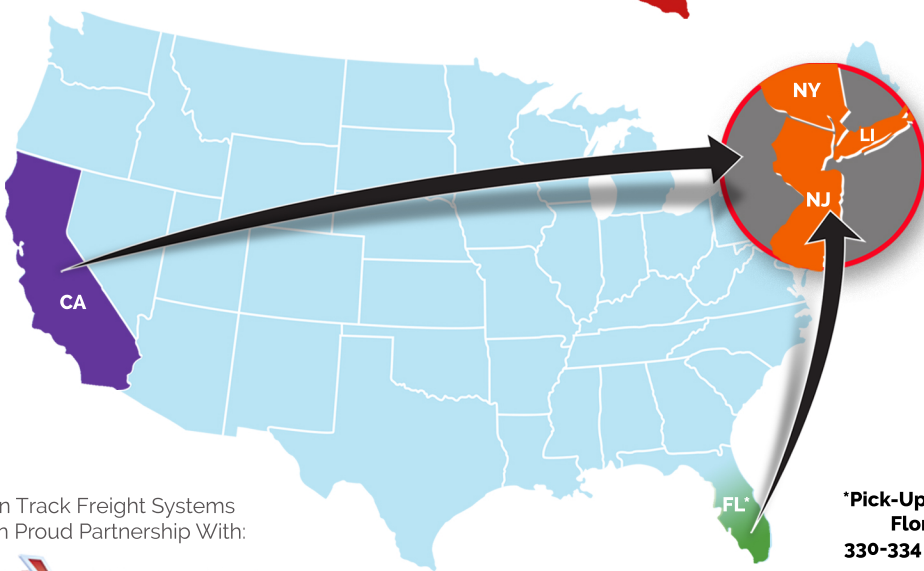

## OUTBOUND SERVICE MAP

## INBOUND SERVICE MAP

On Track Freight Systems is in Proud Partnership With:

\*Pick-Up Service Limited to Florida Zip Codes 330-334 & 340 (Miami Area)